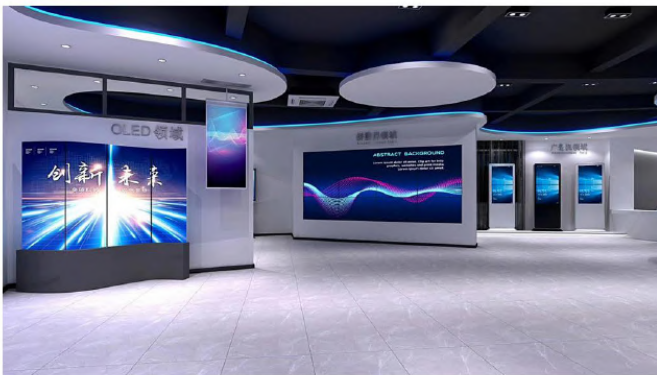

MULTIPLE SOLUTIONS

13 YEARS GLOBAL COMMERCIAL DISPLAY EQUIPMENT MANUFACTURER

ADVERTISING MACHINE

COMPANY PROFILE

SOSU was established in 2009, which is one of the earliest manufacturers of commercial display equipment in China, and integrates R&D, manufacture and marketing management in one. We have excellent technical staff to provide high quality products for customers all over the world.

Our factory is mainly engaged in various service equipment and advertising equipment. For example, Floor Stand Digital Signage, Wall Mount Digital Signage, Ordering Kiosks, Touch Table, Interactive Whiteboard, LCD Poster Display, Industrial Monitor, LCD Video Wall, LED Full Color Display, etc.