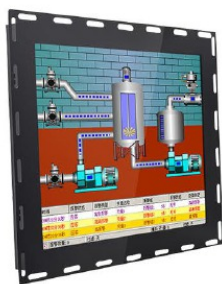

Industrial Panel

- Panel Size: 8.4"/10.4"/12.1"/15"/17"/19" (Other customizable)
- Signal input: DC、USB、VGA、HDMI、LAN、COMS optional
- Signal output: HDMI、Audio frequency

IP005

IP007

Self-service terminal